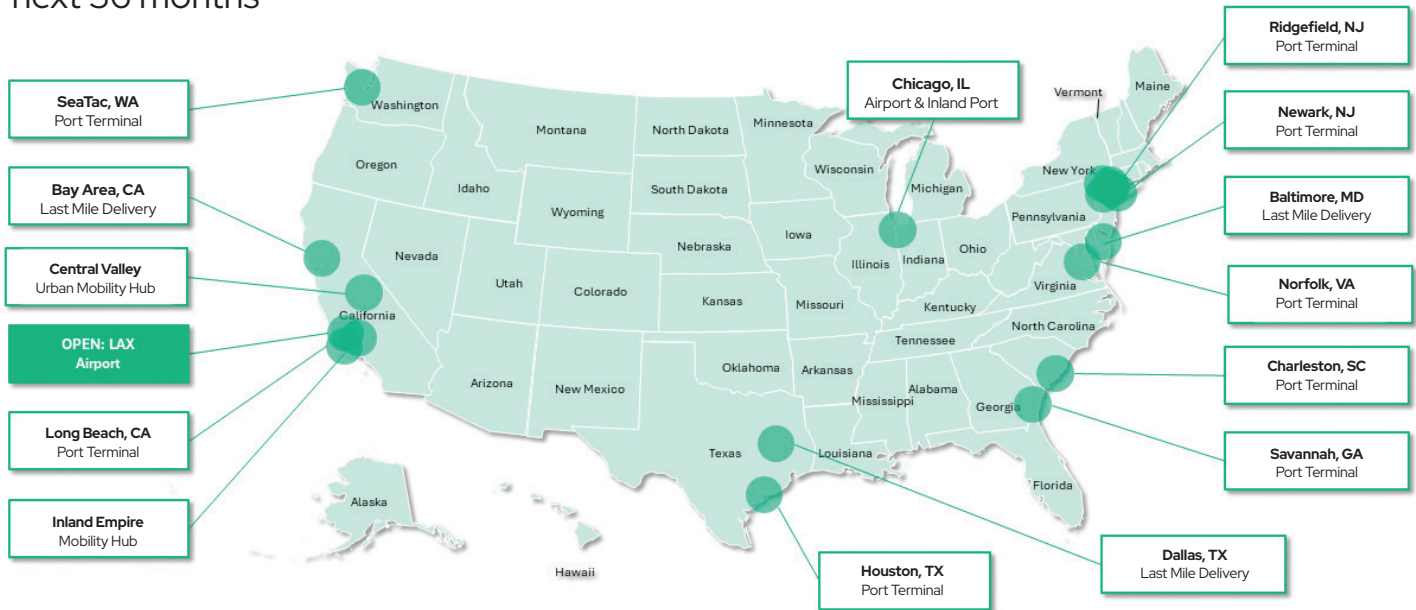

Temporary Power Solutions

Zeem identifies methods for providing mobile power to sites during development

Learn how Zeem can support your electric fleet operations at zeemsolutions.com

We will help you solve these industry challenges...

Taking Our Network Coast to Coast

We're in the planning and acquisition phase on a number of future EV hubs at major airports, seaports and other transportation centers. Zeem plans to launch 14 more depots over the next 36 months